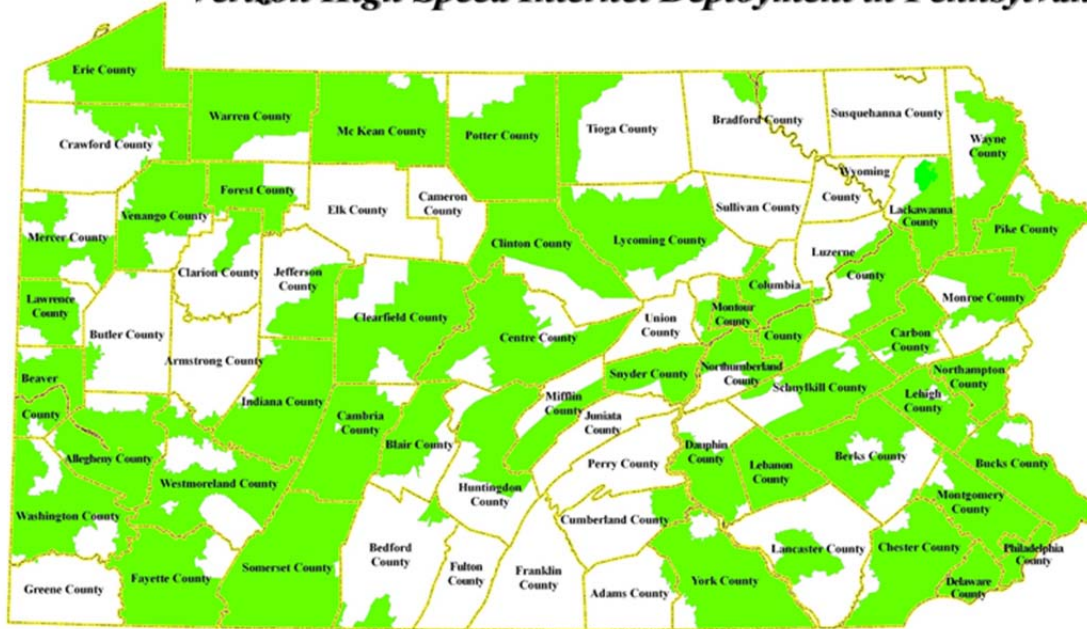

Verizon Offices Equipped for High Speed Internet in Pennsylvania

Verizon met its Chapter 30 obligations to deliver broadband to 100% of its Pennsylvania service territory by the end of 2015.

And broadband availability in rural areas has increased dramatically since December 200, when Act 183 renewed Chapter 30.

Verizon High Speed Internet Deployment in Pennsylvania

All Verizon Central Offices in PA Have Been Equipped with High Speed Internet Capability

ACTIVE

NON VERIZON TERRITORY COUNTY

The numbers in **bold** denote the number of Remote Terminals (small buildings or cabinets, remote from the central office, that provide services) in the respective central office area that have been deployed to provide HSI, extending availability beyond existing distance limitations of central office deployment.